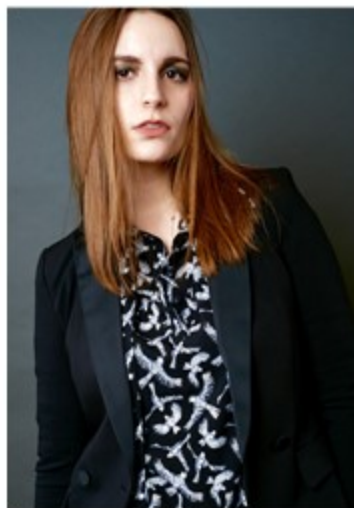

**Helena C**

French

H:175cm B:86cm W:64cm H:91cm Shoes:25.5cm Eyes:Brown Hair:Brown